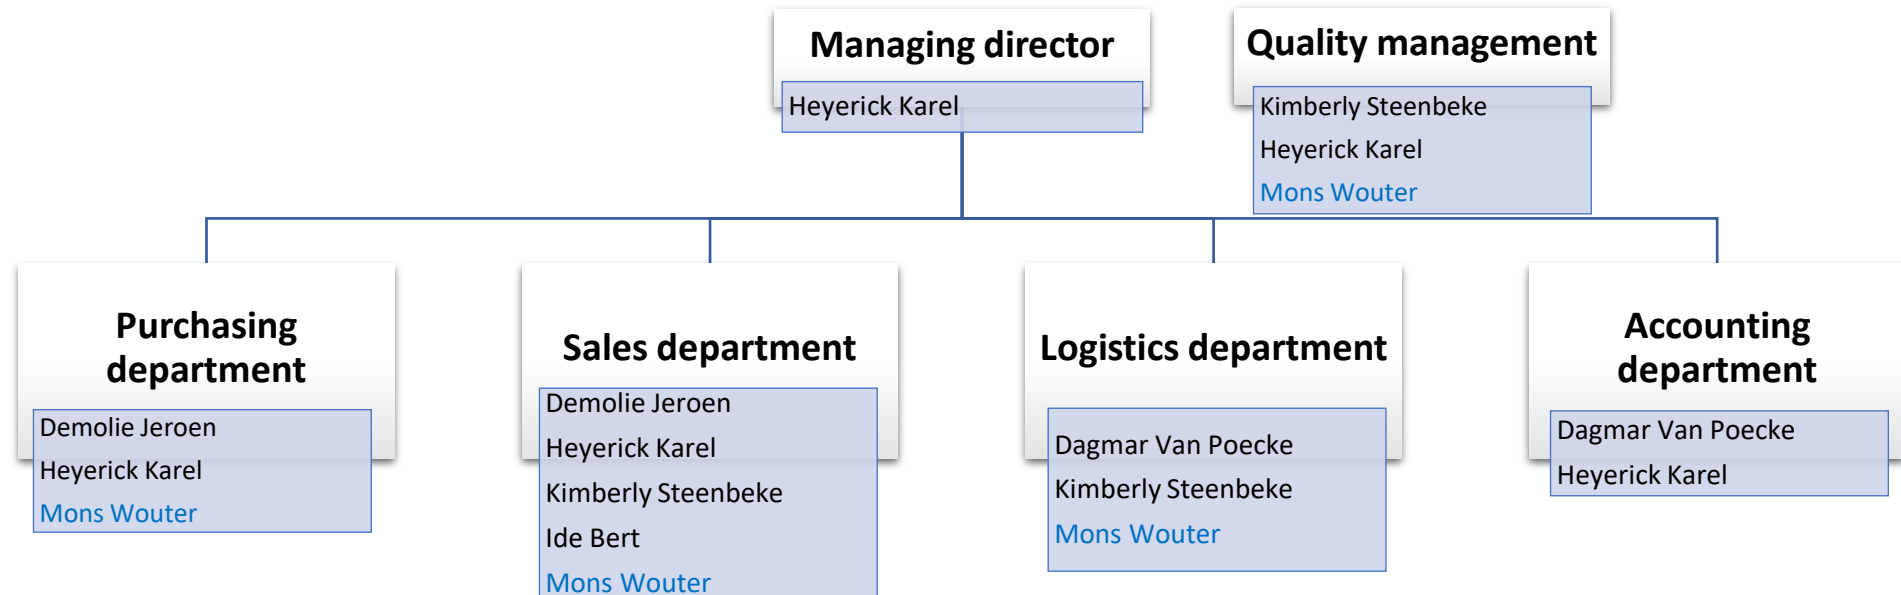

Organigram Bimpex Meat NV

Bimpex Meat NV is a training company and trains businessmen in wholesale and foreign trade (m / f / d). As part of their training plan and according to the workload, the trainees are deployed in the respective departments and support them..

* Employees marked in blue are working as consultants (self-employed) for Bimpex Meat NV

Created:28.04.2023	Checked: 28.04.2023	Approved: 28.04.2023	Page 1 of 1
Wouter Mons Kimberly Steenbeke	Wouter Mons Kimberly Steenbeke	Heyerick Karel	Version: 4
QMR	QMR	Managing director	Valid from: 09.05.2022